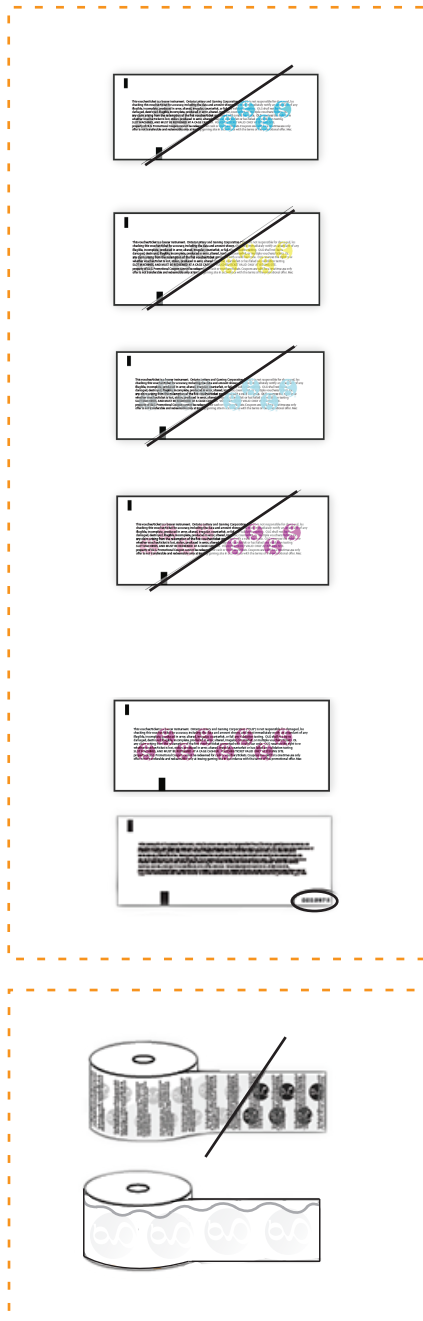

Custom Security Features

TITO Tickets & POS Rolls

TITO Tickets

Black Light Blue Ink

Transparent Ink

- Glows under an ultraviolet (black) light
- Can be seen without the use of a black light
- Can not be photocopied or digitally recreated

Black Light Yellow Ink

Transparent Ink

- Glows under an ultraviolet (black) light
- Can be seen without the use of a black light
- Can not be photocopied or digitally recreated

White-On-White Ink

White ink printed on white paper

- Replicates the look and security of a subtle elegant watermark
- Visible to the naked eye
- Can not be replicated on a copy machine

Thermochromic Ink

Pastel like inks activated by a temperature change